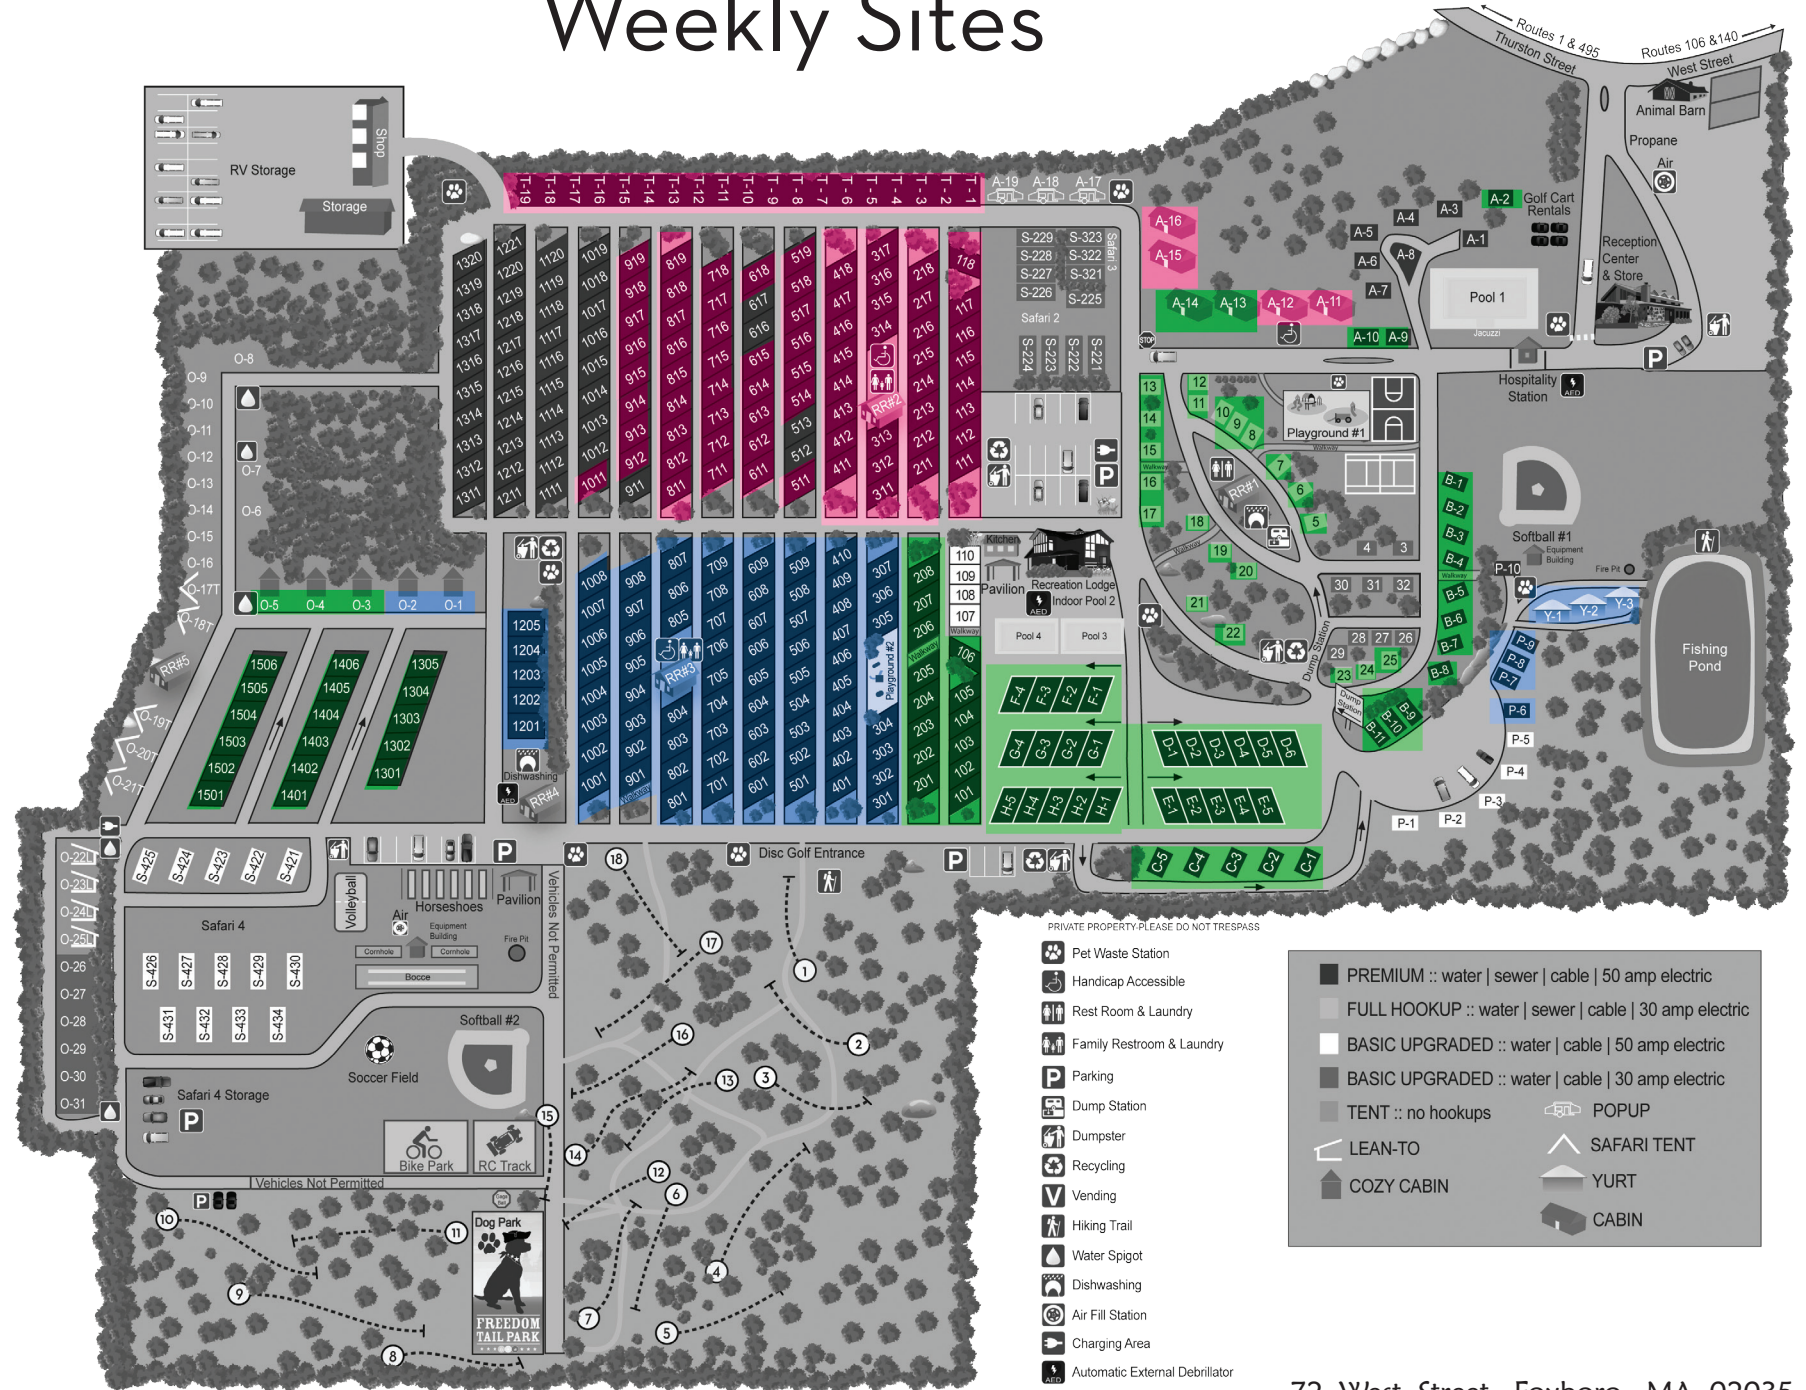

WEEKLY SITES (starts peak season)

FRIDAY - FRIDAY

WITH E/W/S/C

SATURDAY - SATURDAY

WITH E/W/S/C

SUNDAY - SUNDAY

WITH E/W/S/C

Weekly Sites